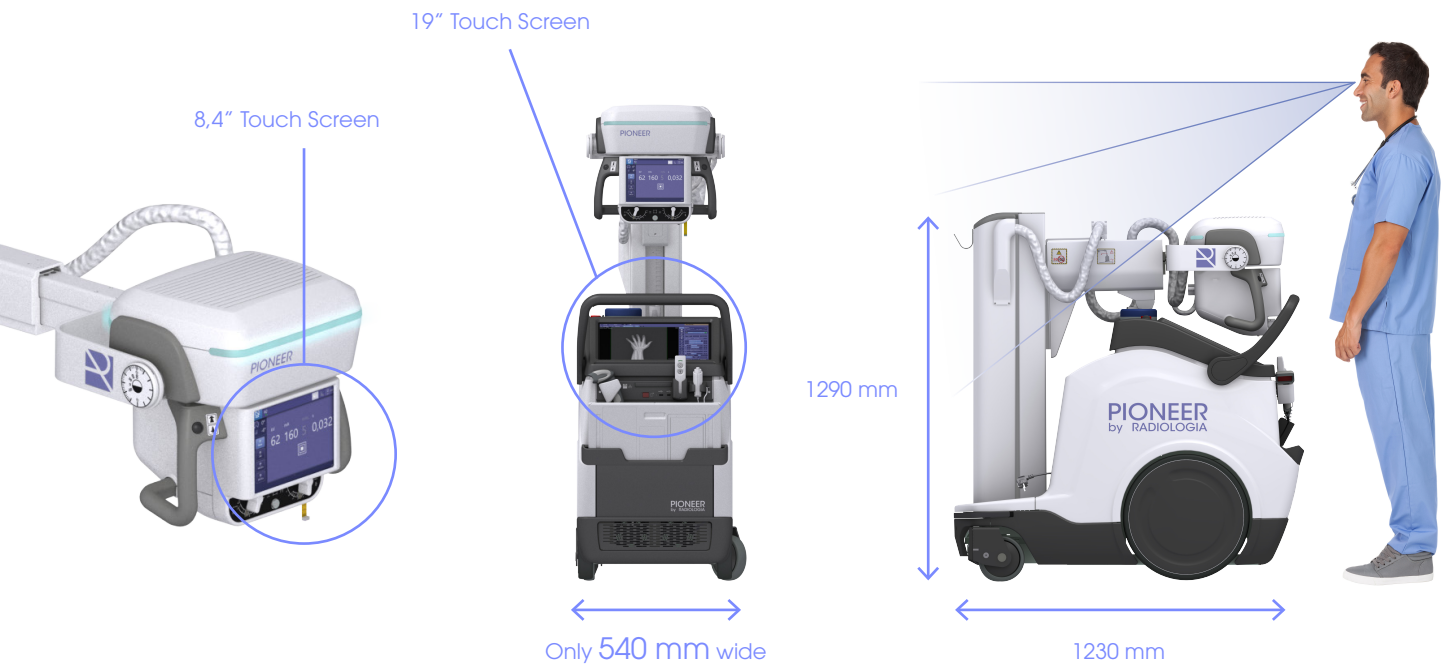

TELESCOPIC COLUMN FOR ADVANCED VISIBILITY

The new generation of Radiologia mobiles with telescopic column solves any kind of obstacle that users and professional could find while they are driving or parking into the clinic.

The new unit provides maximised vision thanks to the telescopic column and the ergonomic design. Nurses and doctors will be able to access any location at the hospital in a comfortable and safety way.

THE MOST COMPACT AND POWERFUL MOBILE

This mobile has been designed with a brilliant compact size, which improves maneuverability and access points in any clinic room. Thanks to the "Easy driven, easy rotation and easy extension", the level of mobility and coverage of patient is maximum.

Pioneer is the most powerful high frequency generator mobile in the market, with a range from 20kw to 50kw Nominal power. The proven reliability of these generators assures the highest accuracy and constant performing during the whole day.

HIGHLY CONFIGURABLE FOR TOP FLEXIBILITY

Pioneer mobile is integrated with wireless detectors and Canon or Primos image acquisition software that integrates x-ray generator control, positioning and acquisition.

Provided with the new 19" Touch Screen and multitouch option. It enables an immediate image preview by the patient to be sent to the PAC.

Charging detector batteries can be included directly in the mobile. Also the system offers multiple possibilities to connect external devices for diagnostic.

Second Touch Screen 8.4" (Optional). Direct access to radiographic and collimator parameters in case of the need of re-adjustment (according to the patient type), improving the workflow by avoiding the physical movement to the main screen of the unit or closest workstation.